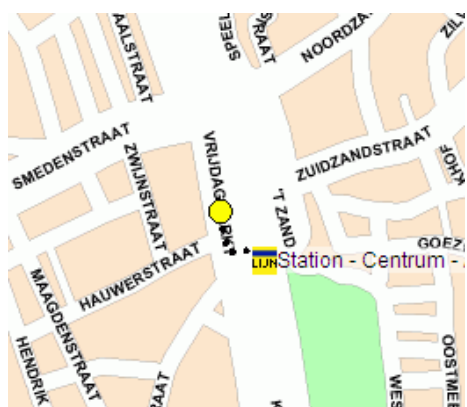

HOTEL Parkhotel

Address:

Parkhotel
 Vrijdagmarkt 5
 8000 Brugge

From the railway station to the hotel (total traveling time ± 4 minutes)

Go outside the railway station and take:
 - bus 6 (CENTRUM – SINT-KRUIS)
 - bus 12 (CENTRUM)
 - bus 16 (CENTRUM – DAMPOORTKWARTIER)

Alight at the stop 't ZAND, it's the first stop. (± 3 min.)

You find the Parkhotel at Vrijdagmarkt 5. (± 1 min.)

(The total distance by feet is about 1km)

Timetable on a weekday:

- Departure of **bus 6** at Brugge STATION:

Other busses like 4, 13, ... also drive to the bus stop 't ZAND.

From the hotel to the railway station (total traveling time ± 3 minutes)

Go to the bus stop 't zand (as seen on the map) and take:

- bus 5 (SINT-ANDRIES HERMITAGE)
 - bus 15 (SINT-ANDRIES DE PRANGE)
 - bus 12 (STATION – BARGEPLEIN)
- (± 1 min.)

See at page 1 for the route description from the railway station to your hotel. (± 3 min.)

Timetable on a weekday:

- Departure of **bus 25 (direction STATION)** at bus stop KHBO:

	06h19	07h19	08h19	09h19	10h19	11h19	12h19	13h19	14h19	15h19	16h19	17h19	18h19	19h19	
	06h39	07h39	08h39	09h39	10h39	11h39	12h39	13h39	14h39	15h39	16h39	17h39	18h39	19h39	
05h53	06h59	07h59	08h59	09h59	10h59	11h59	12h59	13h59	14h59	15h59	16h59	17h59	18h59	19h59	