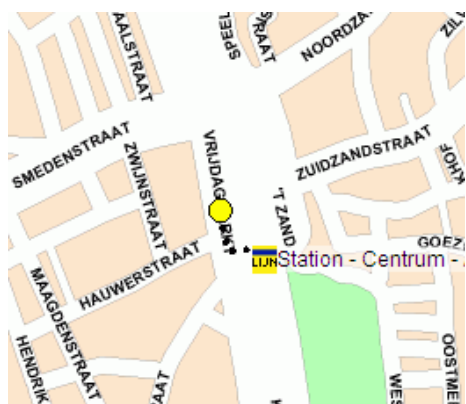

From the hotel to the KHBO-campus (total traveling time ± 15 minutes)

Go to the bus stop 't ZAND perron 4 (as seen on the map). (± 1 min.)

Take bus 25 (destination SINT-ANDRIES SINT-WILLIBRORDUS) and alight at the stop SINT-MICHIELS KHBO. It's 11 possible stops further. (± 12 min.)

The KHBO-campus is nearby this stop, and signposts will lead you to the congress venue.

Timetable on a weekday:

- Departure of **bus 25** at bus stop 't ZAND:

	06h07	07h07	08h07	09h07	10h07	11h07	12h07	13h07	14h07	15h07	16h07	17h07	18h07	19h07	20h07
	06h27	07h27	08h27	09h27	10h27	11h27	12h27	13h27	14h27	15h27	16h27	17h27	18h27	19h27	
	06h47	07h47	08h47	09h47	10h47	11h47	12h47	13h47	14h47	15h47	16h47	17h47	18h47	19h47	

From the KHBO-campus to the hotel (total traveling time ± 15 minutes)

Go to the bus stop SINT-MICHIELS KHBO.

Take bus 25 (destination BRUGGE STATION) and alight at the railway station, it's 9 possible stops further than the KHBO-campus. (± 10 min.)

See at page 1 for the route description from the railway station to your hotel. (± 3 min.)

Timetable on a weekday:

- Departure of **bus 25 (direction STATION)** at bus stop KHBO:

	06h19	07h19	08h19	09h19	10h19	11h19	12h19	13h19	14h19	15h19	16h19	17h19	18h19	19h19	
	06h39	07h39	08h39	09h39	10h39	11h39	12h39	13h39	14h39	15h39	16h39	17h39	18h39	19h39	
05h53	06h59	07h59	08h59	09h59	10h59	11h59	12h59	13h59	14h59	15h59	16h59	17h59	18h59	19h59