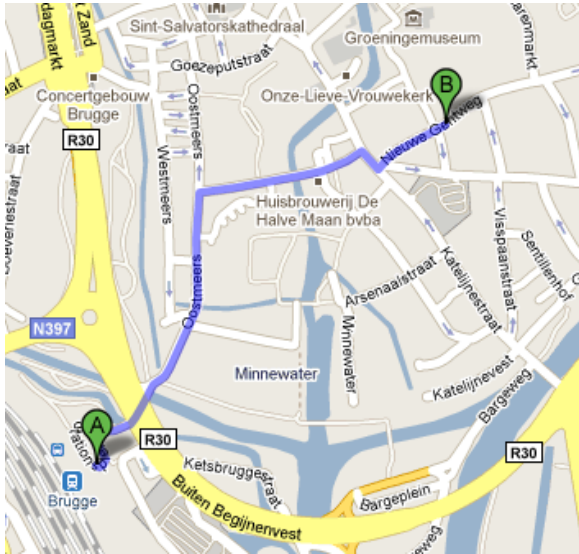

HOTEL Montanus

Address:

Montanus
Nieuwe Gentweg 76
8000 Brugge

From the railway station to the hotel (total traveling time ± 12 minutes)

Go outside the railway station and take:
- bus 1 (ASSEBROEK VER-ASSEBROEK) or
- bus 11 (SINT-KRUIS MARIAWENDE)

Alight at the stop GARENMARKT, it's 5 possible stops further. (± 8 min.)

Take GARENMARKT and walk until the NIEUWE GENTWEG, it's the next street. Go right and the hotel is at number 76. (± 4 min.)

Timetable on a weekday:

From the hotel to the railway station (total traveling time ± 12 minutes)

(you can follow on the map)

Head southwest on Nieuwe Gentweg toward Groeninge.

Turn right at Katelijnestraat.

Turn left at Walstraat.

Continue onto Zonnekemeers.

Turn left at Oostmeers.

Slight left to stay on Oostmeers.

Continue onto Stationsplein.

Turn left to stay on Stationsplein.

Destination will be on the left at number 76.

(The total distance is 1 km)