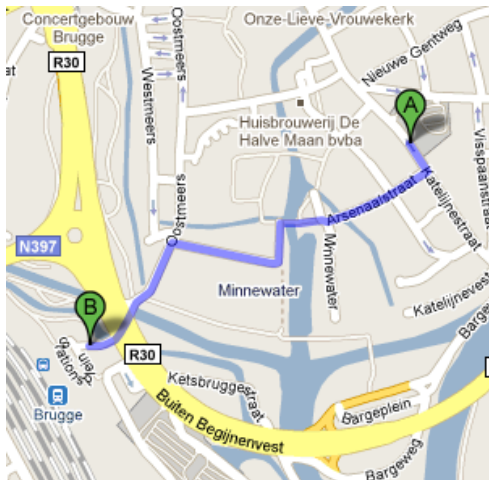

IBIS Hotel

Address:

IBIS Hotel
Katelijnestraat 65
8000 Brugge

From the railway station to the hotel (total traveling time ± 12 minutes)

(you can follow on the map)

Head east on stationsplein. (B)
Turn right to stay on stationsplein.
Continue onto Oostmeers.
Turn right at Professor Dokter J. Sebrechtsstraat.
Turn left to stay on Professor Dokter J. Sebrechtsstraat
Turn right at Wijngaardplein.
Continue onto Arsenaalstraat.
Turn left at Katelijnestraat .
Destination will be on the right at the number 25. (A)

(The total distance is 900 meters)

From the hotel to the railway station (total traveling time ± 12 minutes)

(you can follow on the map)

Head southeast on Katelijnestraat toward Arsenaalstraat.
(A)
Turn right at Arsenaalstraat.
Arsenaalstraat turns slightly right and becomes
Wijngaardplein.
Turn left at Professor Dokter J. Sebrechtsstraat.
Turn right to stay on Professor Dokter J. Sebrechtsstraat.
Turn left at Oostmeers.
Slight left to stay on Oostmeers.
Continue onto Stationsplein. (B)

(The total distance is 900 meters)

From the hotel to the KHBO-campus (total traveling time ± 25 minutes)

Go to the railway station (see at page 1 for the route description, ± 12 minutes) and wait for bus 25.

Take bus 25 (destination SINT-ANDRIES SINT-WILLIBRORDUS) and alight at the stop SINT-MICHIELS KHBO. It's 8 possible stops further than the railway station. (± 9 min.)

The KHBO-campus is nearby this stop, and signposts will lead you to the congress venue.