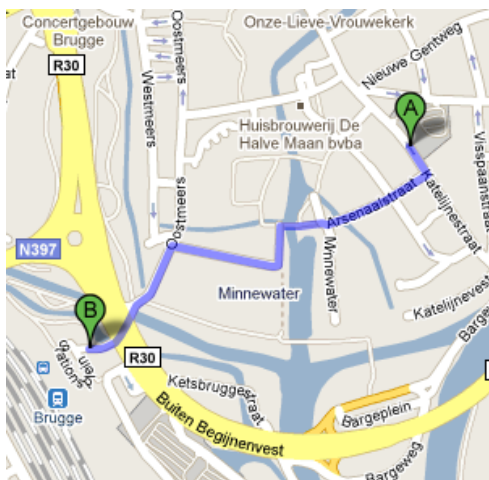

IBIS Hotel

Address:

IBIS Hotel
Katelijnestraat 65
8000 Brugge

From the railway station to the hotel (total traveling time ± 12 minutes)

(you can follow on the map)

Head east on stationsplein. (B)
Turn right to stay on stationsplein.
Continue onto Oostmeers.
Turn right at Professor Dokter J. Sebrechtsstraat.
Turn left to stay on Professor Dokter J. Sebrechtsstraat
Turn right at Wijngaardplein.
Continue onto Arsenaalstraat.
Turn left at Katelijnestraat .
Destination will be on the right at the number 25. (A)

(The total distance is 900 meters)

From the hotel to the railway station (total traveling time ± 12 minutes)

(you can follow on the map)

Head southeast on Katelijnestraat toward Arsenaalstraat.
(A)
Turn right at Arsenaalstraat.
Arsenaalstraat turns slightly right and becomes
Wijngaardplein.
Turn left at Professor Dokter J. Sebrechtsstraat.
Turn right to stay on Professor Dokter J. Sebrechtsstraat.
Turn left at Oostmeers.
Slight left to stay on Oostmeers.
Continue onto Stationsplein. (B)

(The total distance is 900 meters)

From the hotel to the KHBO-campus (total traveling time ± 25 minutes)

Go to the railway station (see at page 1 for the route description, ± 12 minutes) and wait for bus 25.

Take bus 25 (destination SINT-ANDRIES SINT-WILLIBRORDUS) and alight at the stop SINT-MICHIELS KHBO. It's 8 possible stops further than the railway station. (± 9 min.)

The KHBO-campus is nearby this stop, and signposts will lead you to the congress venue.